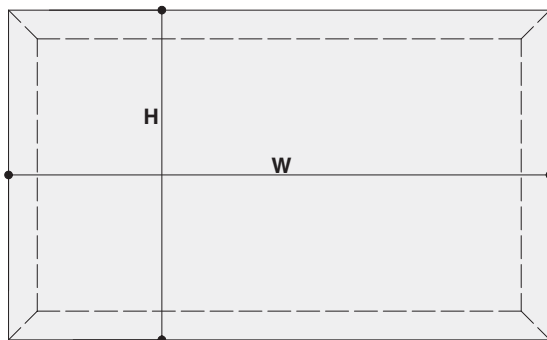

TECHNICAL SPECIFICATIONS

CANALETTO WRAP AROUND is an excellent design solution for fix installations in professional, corporate and Home Cinema environments. Canaletto Wrap Around is an **edge less frame screen** that allows to achieve a perfect, smart and design look, combining the best high quality projection fabrics with the most demanding design needs.

Available in 1:1, 4:3, 16:9 and 16:10 ratios or bespoke sizes.

- Smart and neat finishing of the wrap **around corners**
- Outside frame screen dimension is the same as the viewing area
- Edges are 90° in all directions – full squareness
- Total frame depth including wall mounting brackets: 27 mm.
- Wall mounting brackets on upper and lower frame for SAFE installation
- Fixing brackets are NOT VISIBLE with wall mounted screen
- Innovative easy and quick fixing of the projection surface to the rear side of the frame with Velcro strip
- Available with 3D and 2D projection fabrics
- Flame retardant projection surfaces – classification M1, M2 and B1

The measures in the drawings are expressed in millimetres.

| DIMENSIONS measures in cm | | | | |
|------------------------------------|------------------------------------|-------------------------------------|--------------------------------------|-------------------------------|
| 1:1 Ratio Viewing area (WxH) | 4:3 Ratio Viewing area (WxH) | 16:9 Ratio Viewing area (WxH) | 16:10 Ratio Viewing area (WxH) | Approx. net weight (Kg) |
| 160 x 160 | 160 x 120 | 160 x 90 | 160 x 100 | 11 |
| 180 x 180 | 180 x 135 | 180 x 101 | 180 x 112 | 13 |
| 200 x 200 | 200 x 150 | 200 x 112 | 200 x 125 | 15 |
| 220 x 220 | 220 x 165 | 220 x 124 | 220 x 137 | 16 |
| 250 x 250 | 250 x 190 | 250 x 140 | 250 x 156 | 19 |
| 300 x 300 | 300 x 225 | 300 x 169 | 300 x 187 | 23 |
| - | 350 x 265 | 350 x 197 | 350 x 219 | 27 |
| - | 400 x 300 | 400 x 225 | 400 x 250 | 31 |