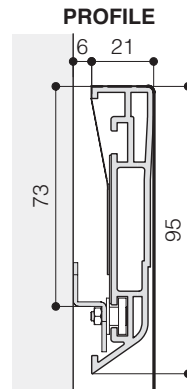

Available in 1:1, 4:3, 16:9 and 16:10 ratios or bespoke sizes.

- Smart and neat finishing of the wrap **around corners**
- Outside frame screen dimension is the same as the viewing area
- Edges are 90° in all directions – full squareness
- Total frame depth including wall mounting brackets: 27 mm.
- Wall mounting brackets on upper and lower frame for SAFE installation
- Fixing brackets are NOT VISIBLE with wall mounted screen
- Innovative easy and quick fixing of the projection surface to the rear side of the frame with Velcro strip
- Available with 3D and 2D projection fabrics
- Flame retardant projection surfaces – classification M1, M2 and B1

The measures in the drawings are expressed in millimetres.

| DIMENSIONS measures in cm | | | | |
|------------------------------------|------------------------------------|-------------------------------------|--------------------------------------|-------------------------------|
| 1:1 Ratio Viewing area (WxH) | 4:3 Ratio Viewing area (WxH) | 16:9 Ratio Viewing area (WxH) | 16:10 Ratio Viewing area (WxH) | Approx. net weight (Kg) |
| 160 x 160 | 160 x 120 | 160 x 90 | 160 x 100 | 11 |
| 180 x 180 | 180 x 135 | 180 x 101 | 180 x 112 | 13 |
| 200 x 200 | 200 x 150 | 200 x 112 | 200 x 125 | 15 |
| 220 x 220 | 220 x 165 | 220 x 124 | 220 x 137 | 16 |
| 250 x 250 | 250 x 190 | 250 x 140 | 250 x 156 | 19 |
| 300 x 300 | 300 x 225 | 300 x 169 | 300 x 187 | 23 |
| - | 350 x 265 | 350 x 197 | 350 x 219 | 27 |
| - | 400 x 300 | 400 x 225 | 400 x 250 | 31 |