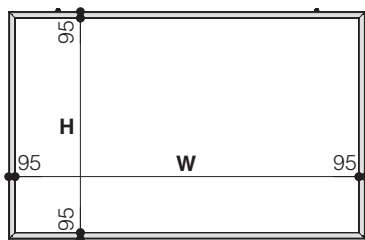

from 500 cm. to 1000 cm. wide

Floorstands for FlatMax
(optional - details p. 64)

The **FLATMAX** is a frame suitable to manufacture large frame screens from 5 metres up to 10 metres of width. It is provided with the elastic anchoring system and its advantage is to have shiftable fixing points for the projection cloth. The screen can be wall mounted or it can be installed flying from the ceiling by steel cables.

Available 4:3, 16:9 and 16:10 formats or bespoke sizes.

TECHNICAL SPECIFICATIONS

- Smart design and easy to install
- Rugged aluminium profile suitable for big dimensions' screens
- Frame dimensions: 95x55 mm. (WxD)
- Aluminium frame painted with dull black epoxy powders (RAL 9005) and aluminium edges cut at 45°
- Top and bottom wall mounting brackets included
- Eye-bolts for ceiling mounting also included
- For all FLATMAX screens that have to be **ceiling mounted, a central aluminium rod will be added** at the rear side of the frame (optional)
- Projection fabrics are flame-retardant, classification M1, M2 and B1
- Total frame depth including wall mounting brackets: 68 mm.

DIMENSIONS measures in cm			
4:3 Ratio Viewing area (WxH)	16:9 Ratio Viewing area (WxH)	16:10 Ratio Viewing area (WxH)	Approx. net weight (Kg)
500 x 375	500 x 312	500 x 281	53
600 x 450	600 x 375	600 x 337	65
700 x 525	700 x 437	700 x 394	76
800 x 600	800 x 500	800 x 450	87
900 x 675	900 x 562	900 x 506	98
-	1000 x 625	1000 x 562	108

The measures in the drawings are expressed in millimetres.