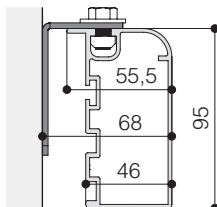

Available 4:3, 16:9 and 16:10 formats or bespoke sizes.

TECHNICAL SPECIFICATIONS

- Smart design and easy to install
- Rugged aluminium profile suitable for big dimensions' screens
- Frame dimensions: 95x55 mm. (WxD)
- Aluminium frame painted with dull black epoxy powders (RAL 9005) and aluminium edges cut at 45°
- Top and bottom wall mounting brackets included
- Eye-bolts for ceiling mounting also included
- For all FLATMAX screens that have to be **ceiling mounted, a central aluminium rod will be added** at the rear side of the frame (optional)
- Projection fabrics are flame-retardant, classification M1, M2 and B1
- Total frame depth including wall mounting brackets: 68 mm.

Elastic anchoring system

Lifting ring
(included)

Truss mounting bracket
(optional - p. 64)

MOUNTING BRACKET

Width viewing area	500	600	700	800	900	1000
n. TOP brackets	3	3	3	4	4	4
n. BOTTOM brackets	1	1	1	2	2	2

DIMENSIONS measures in cm			
4:3 Ratio Viewing area (WxH)	16:9 Ratio Viewing area (WxH)	16:10 Ratio Viewing area (WxH)	Approx. net weight (Kg)
500 x 375	500 x 312	500 x 281	53
600 x 450	600 x 375	600 x 337	65
700 x 525	700 x 437	700 x 394	76
800 x 600	800 x 500	800 x 450	87
900 x 675	900 x 562	900 x 506	98
-	1000 x 625	1000 x 562	108

The measures in the drawings are expressed in millimetres.