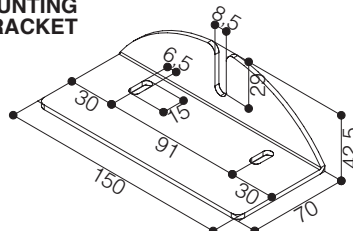

Available 4:3, 16:9 and 16:10 formats or bespoke sizes.

TECHNICAL SPECIFICATIONS

- Smart design and easy to install
- Rugged aluminium profile suitable for big dimensions' screens
- Frame dimensions: 95x55 mm. (WxD)
- Aluminium frame painted with dull black epoxy powders (RAL 9005) and aluminium edges cut at 45°
- Top and bottom wall mounting brackets included
- Eye-bolts for ceiling mounting also included
- For all FLATMAX screens that have to be **ceiling mounted, a central aluminium rod will be added** at the rear side of the frame (optional)
- Projection fabrics are flame-retardant, classification M1, M2 and B1
- Total frame depth including wall mounting brackets: 68 mm.

Elastic anchoring system

Lifting ring
(included)

Truss mounting bracket
(optional - p. 64)

MOUNTING BRACKET

Width viewing area	500	600	700	800	900	1000
n. TOP brackets	3	3	3	4	4	4
n. BOTTOM brackets	1	1	1	2	2	2

DIMENSIONS measures in cm			
4:3 Ratio Viewing area (WxH)	16:9 Ratio Viewing area (WxH)	16:10 Ratio Viewing area (WxH)	Approx. net weight (Kg)
500 x 375	500 x 312	500 x 281	53
600 x 450	600 x 375	600 x 337	65
700 x 525	700 x 437	700 x 394	76
800 x 600	800 x 500	800 x 450	87
900 x 675	900 x 562	900 x 506	98
-	1000 x 625	1000 x 562	108

The measures in the drawings are expressed in millimetres.